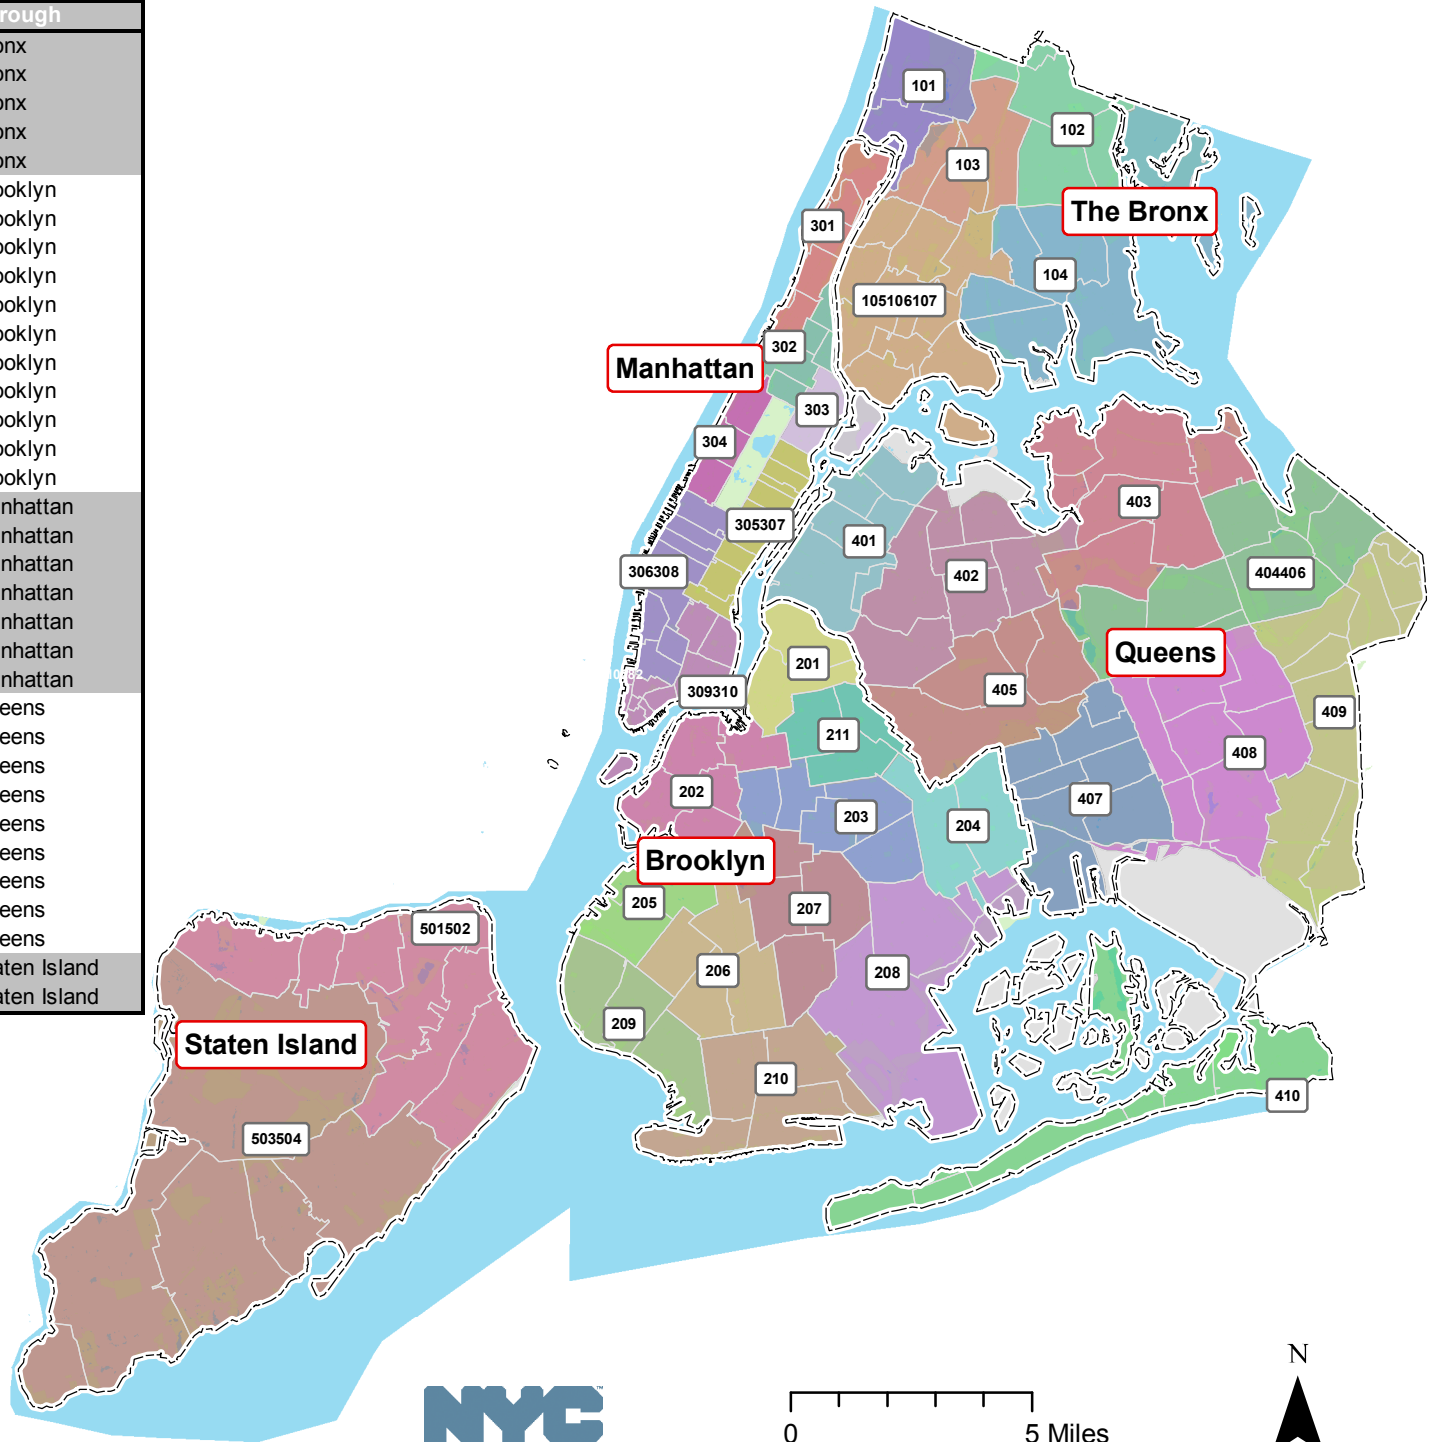

# United Hospital Fund (UHF 34) Neighborhood Index

UHF Code	UHF 34 Neighborhood Name	Borough
101	Kingsbridge - Riverdale	Bronx
102	Northeast Bronx	Bronx
103	Fordham - Bronx Park	Bronx
104	Pelham - Throgs Neck	Bronx
105/106/107	South Bronx	Bronx
201	Greenpoint	Brooklyn
202	Downtown - Heights - Slope	Brooklyn
203	Bedford Stuyvesant - Crown Heights	Brooklyn
204	East New York	Brooklyn
205	Sunset Park	Brooklyn
206	Borough Park	Brooklyn
207	East Flatbush - Flatbush	Brooklyn
208	Canarsie - Flatlands	Brooklyn
209	Bensonhurst - Bay Ridge	Brooklyn
210	Coney Island - Sheepshead Bay	Brooklyn
211	Williamsburg - Bushwick	Brooklyn
301	Washington Heights - Inwood	Manhattan
302	Central Harlem - Morningside Heights	Manhattan
303	East Harlem	Manhattan
304	Upper West Side	Manhattan
305/307	Upper East Side - Gramercy	Manhattan
306/308	Chelsea - Village	Manhattan
309/310	Union Square, Lower Manhattan	Manhattan
401	Long Island City - Astoria	Queens
402	West Queens	Queens
403	Flushing - Clearview	Queens
404/406	Bayside - Meadows	Queens
405	Ridgewood - Forest Hills	Queens
407	Southwest Queens	Queens
408	Jamaica	Queens
409	Southeast Queens	Queens
410	Rockaway	Queens
501/502	Northern SI	Staten Island
503/504	Southern SI	Staten Island